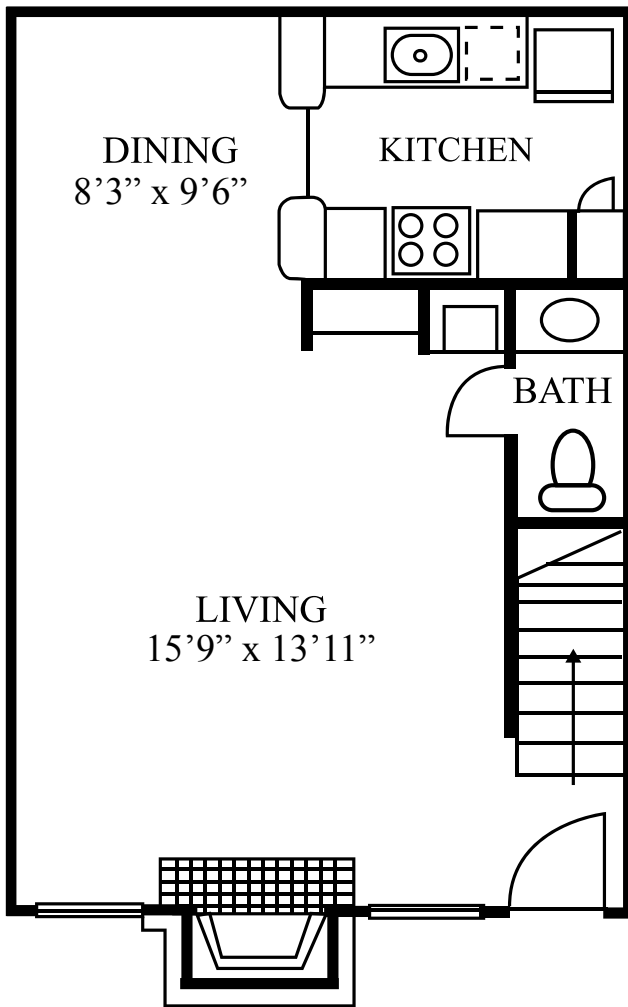

THE ENCLAVE AT ARLINGTON

APARTMENTS

Phone: 866.781.6913

One Bedroom,
One & Half Bath
833 Sq. Ft.

FIRST FLOOR

SECOND FLOOR